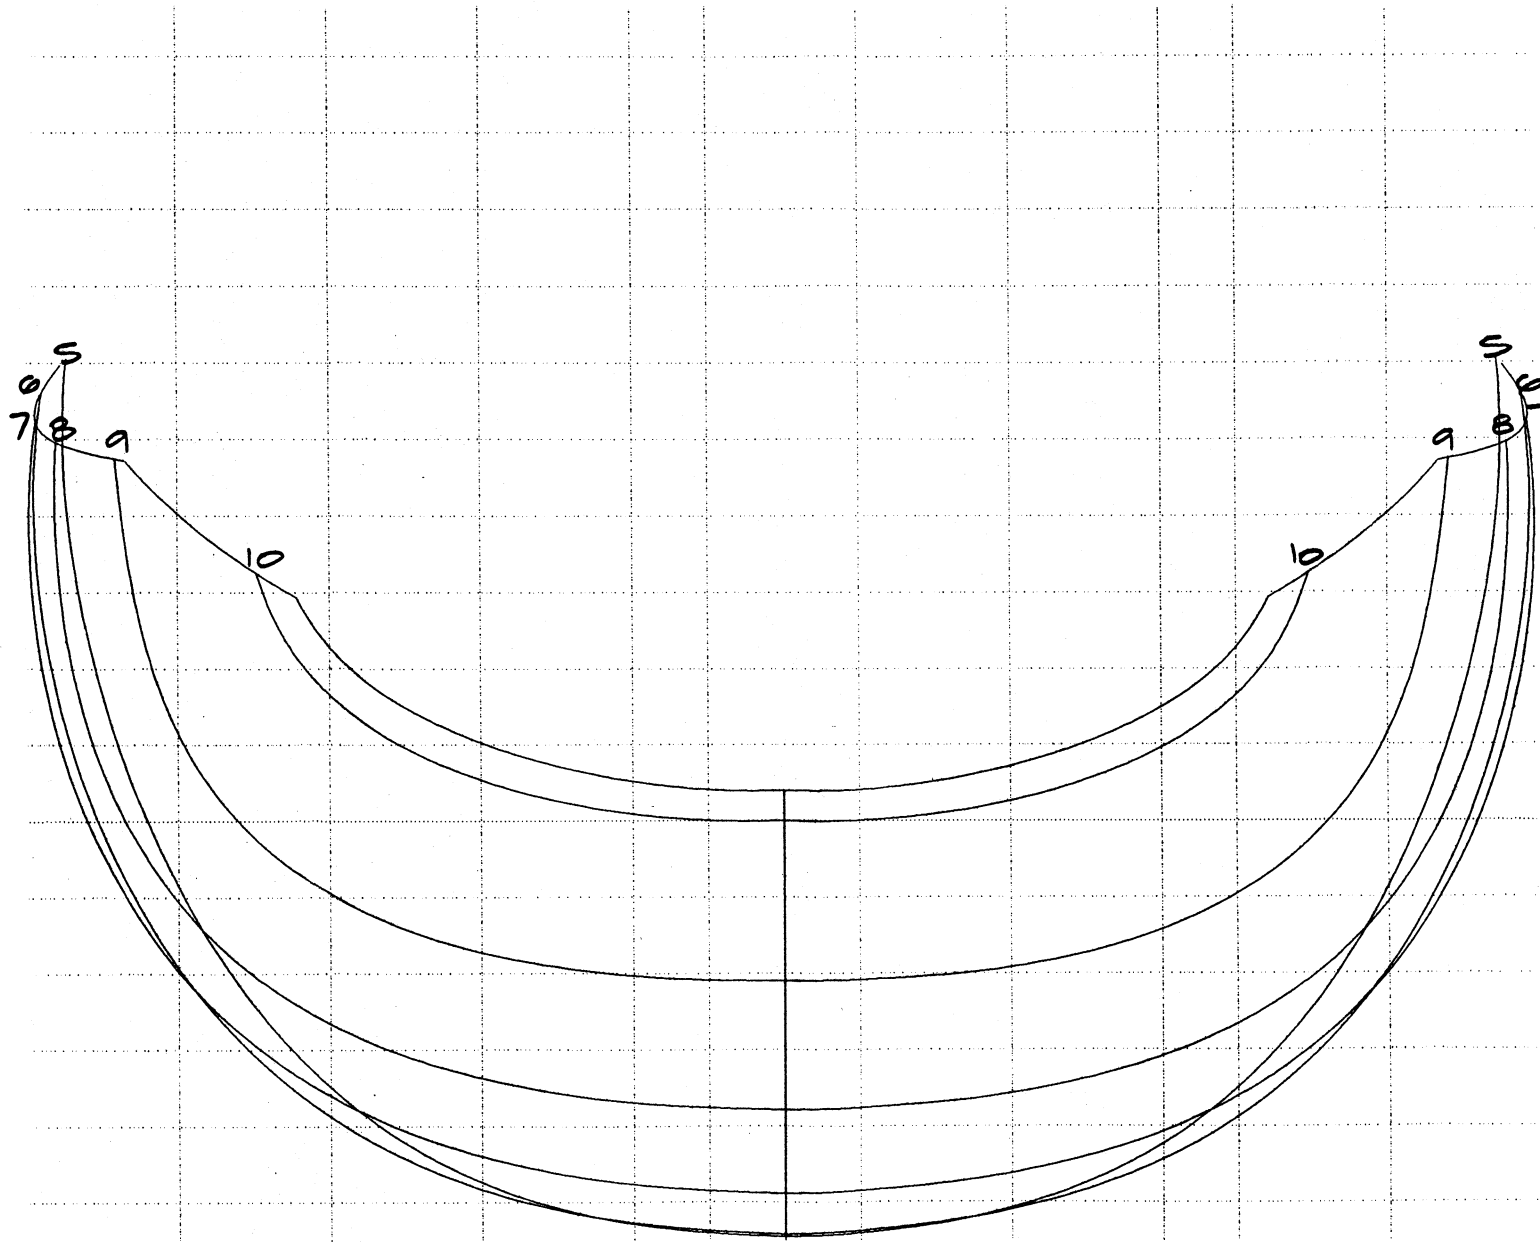

# BOW SECTIONS

File: 1MMR1000.VTX

Scale: 1/1

Class: 1 metre

Notes: triple crown design for MYA

Device: Canon BJC-85 (Copy 2)

Date: 13-Nov-2001

Designer: c & m.dicks

0

0.075

metres

# STERN SECTIONS

0 0.075  
metres

File: 1MMR1000.VTX  
Scale: 1/1  
Class: 1 metre  
Notes: triple crown design for MYA

Device: Canon BJC-85 (Copy 2)  
Date: 13-Nov-2001  
Designer: c & m.dicks