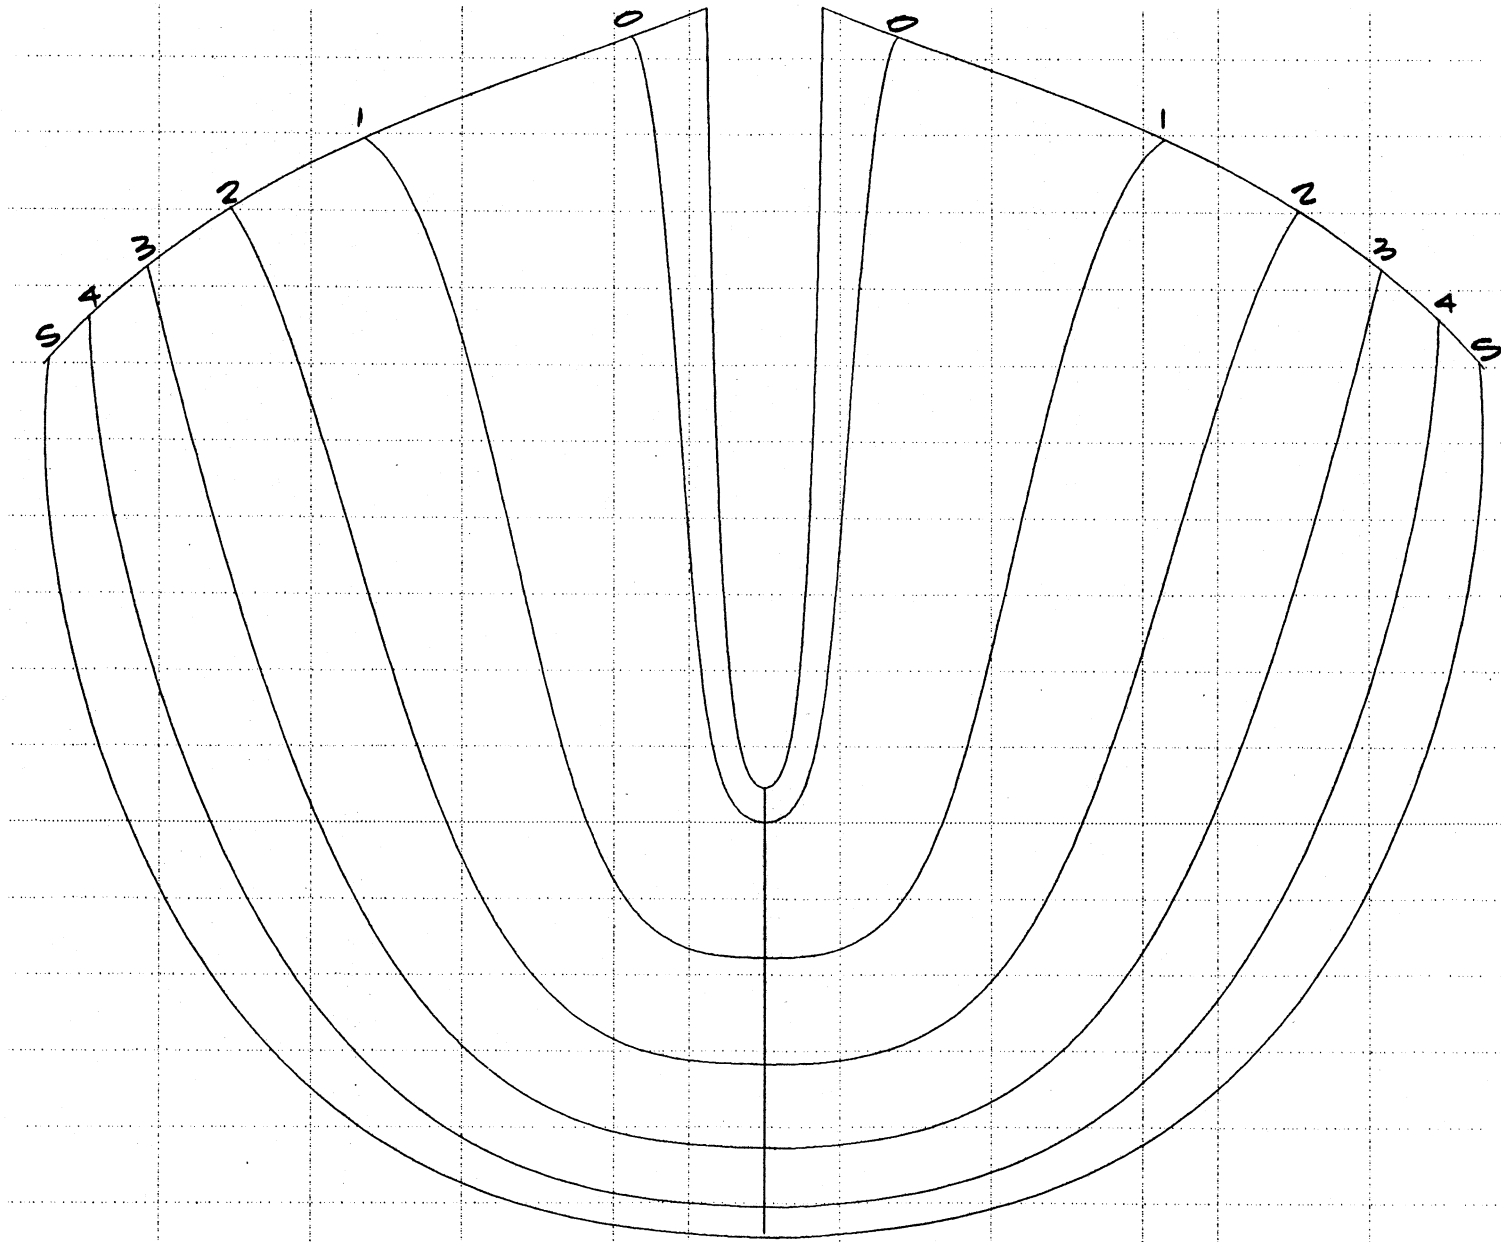

# BOW SECTIONS

File: 1MMR1000.VTX

Scale: 1/1

Class: 1 metre

Notes: triple crown design for MYA

Device: Canon BJC-85 (Copy 2)

Date: 13-Nov-2001

Designer: c & m.dicks

0

0.075

metres

# STERN SECTIONS

0 0.075  
metres

File: 1MMR1000.VTX  
Scale: 1/1  
Class: 1 metre  
Notes: triple crown design for MYA

Device: Canon BJC-85 (Copy 2)  
Date: 13-Nov-2001  
Designer: c & m.dicks